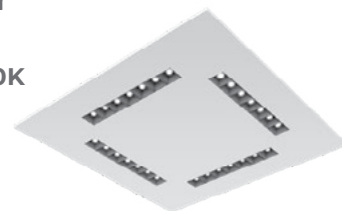

LUČ MANTA

104W LED 5000K
IRC>95
PMO RAL 9003
IP40/20 „A++“
(600X1200)

LUČ PLAN

PLAN 44W LED 5000K
IRC>90 MOT
IP54/20 BIANCO
RAL 9003 "A++".

LUČ PLAY

16W LED OFC
(UGR<19) 4000K
IRC>90
IP40 WHITE.

LUČ VISION UV